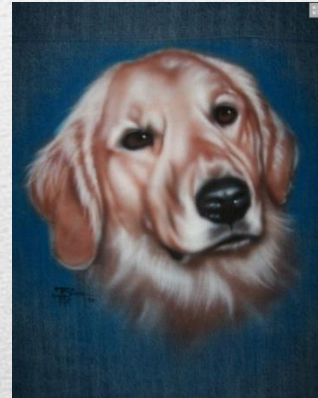

# FVDTTC ANNUAL AWARDS 2017

Polar fleece jackets (men's and ladies) with custom embroidery.

Artist drawn sketch in pencil or watercolor – double matted, 11x13

Custom wooden plaque with opening for picture

Fleece blanket customized with your photo.

Custom airbrushed dog's profile onto clothing or canvas.

Hand painted wood clock customized from your photo. Item may slightly as they differ from year to year.

Large Duffel Bag, 27x13x14 in several colors, embroidered on ends and top, as desired, with your dog sport and call name