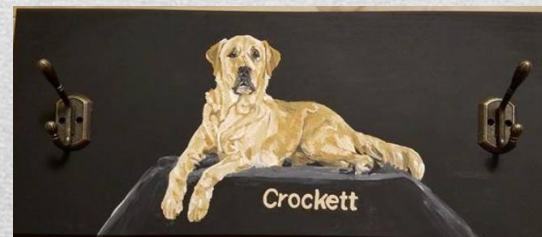

# FVDTC ANNUAL AWARDS 2017

Two pint glasses etched with breed or from your photo and call name

1" Silver pendant of your dog's breed or a choice of paw print designs.

Artist drawn sketch in pencil or watercolor – double matted, 8x10

Professionally taken 8x10 portrait of your dog

Wooden dumbbell for Open.

Customized car magnet with your dog's picture and name

30" x 54" towel embroidered with a dog breed and call name.

Blanket with carry bag and insulated lunch bag. Each embroidered with call name.

7/8" square pendant. Hand painted from your photo

Hand painted leash rack customized from your photo. Item may be slightly different as they vary year to year.